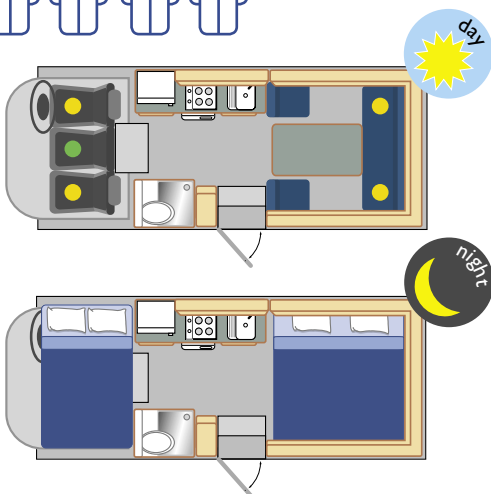

For full features & specifications visit www.unitedcampervans.co.nz

Seat Belt Guide for the United 4 Motorhome

- Seat belt fitted
- Lap belt fitted

A Child/Baby Seat can be fitted to the front passenger seat or either belted seat at the rear of the living cabin. Please note that this may differ in some vehicle models.

UNITED 4 MOTORHOME

With sleeping space for up to 4 adults, this versatile motorhome is made for a family with children, a group of friends or a couple looking for plenty of room. Spacious, and fitted out with every attention to detail, it'll take you to all those places you've been dreaming about. Like all of our motorhomes, it's fully equipped, but bring your favourite CD's or DVD's if you want a personalised soundtrack to your travels around awe-inspiring New Zealand!